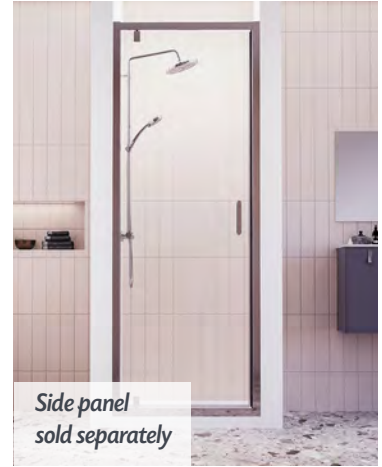

SANDRINGHAM

Wall Hung Toilet Pan
and Seat

Ideal Standard

PK6894

€67.65

Rosery Nova shower enclosures are designed to look great and provide a high quality and durable enclosure for any bathroom size or style.

Side panel sold separately

PIVOT DOOR

U49211 800mm €170.⁹⁷
U49210 760mm €177.¹²

FUSSION SLATE SHOWER TRAY

Low Profile | Full Coloured | Anti-Slip

U41592 1600x800mm Black €492.⁰⁰
U41587 1400x800mm Black €430.⁵⁰
U41449 900x900mm Blanco €399.⁷⁵