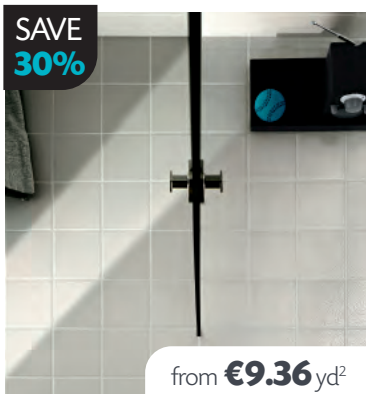

SAVE
30%

from €9.36 yd²

KAI White Gloss
Wall 15x15cm